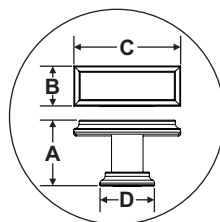

	Item Code	Size (mm & Inches)	Material	Size (Inches)				Fig.
				A	B	C	D	
1	TKNB.834.2".XX	50.8mm (2")	Brass	1.22	0.75	2.2	1.02	1
2	TKNB.834.4".XX	101.6mm (4")	Brass	1.22	0.75	4	1.02	1
3	TKNB.834.2".XX	50.8mm (2")	Leopard Hammered over Brass	1.22	0.75	2.2	1.02	1
4	TKNB.834.4".XX	101.6mm (4")	Leopard Hammered over Brass	1.22	0.75	4	1.02	1

“XX” in item code denotes Finish ID.

FIG. 1

This product is Supplied with M4x25mm screws.
This product is Supplied with M4x45mm break off screws.

How to Order

Alhambra T Knob Finish Options

Base Material : Brass	Standard Finishes (2-3 Weeks Delivery)						
							
	Bright Chrome (Finish ID:2)	Brush Nickel (Finish ID:3)	Aged Brass (Finish ID:4)	Unlacquered Polished Brass (Finish ID:7U)	Polished Nickel (Finish ID:8)	Satin Brass (Finish ID:13)	
Base Material : Brass	Custom Finishes (3-4 Weeks Delivery)*						
							
	Lacquered Polished Brass (Finish ID:7L)	Matte Black (Finish ID:19)	Satin Chrome (Finish ID:24)	Split Black and Polished Nickel (Finish ID:48)	Split Black and Satin Brass (Finish ID:49)	Split Black And Chrome (Finish ID:59)	Graphite (Finish ID:61)
							
	Split Brush Nickel and Satin Brass (Finish ID:78)	Titanium (Finish ID:79)	Split Graphite and Satin Brass (Finish ID:90)	Split Graphite and Brush Chrome (Finish ID:91)	Ombre (Finish ID:92)	Brush Chrome (Finish ID:95)	Leopard Hammered over Brush Nickel (Finish ID:99-3)
							
	Leopard Hammered over Aged Brass (Finish ID:99-4)	Leopard Hammered over Polished Nickel (Finish ID:99-8)	Leopard Hammered over Satin Brass (Finish ID:99-13)				