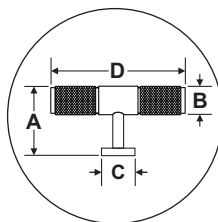

Aged Brass (Finish ID:4)

JAZZ II T KNOB

| Item Code | Size (mm & Inches) | Material | Size (Inches) | | | | Fig. |
|-------------------|--------------------|----------|---------------|------|------|------|------|
| | | | A | B | C | D | |
| 1 TKNB.1038.75.XX | 75mm (2.95") | Brass | 1.75 | 0.59 | 0.98 | 2.95 | 1 |

"XX" in item code denotes Finish ID.

FIG. 1

This product is Supplied with M4x25mm screws.
This product is Supplied with M4x45mm break off screws.

How to Order

TKNB.1038.75.4

T KNOB STYLE : JAZZ II SIZE DIAMETER : 75 MM FINISH ID : 4

Jazz II T Knob Finish Options

| Base Material : Brass | | Standard Finishes (2-3 Weeks Delivery) | | | | |
|--|--|--|--|---|--|--|
|  |  |  |  |  | | |
| Brush Nickel (Finish ID:3) | Aged Brass (Finish ID:4) | Unlacquered Polished Brass (Finish ID:7U) | Polished Nickel (Finish ID:8) | Satin Brass (Finish ID:13) | | |
| Base Material : Brass | | Custom Finishes (3-4 Weeks Delivery)* | | | | |
|  |  |  |  |  |  |  |
| Lacquered Polished Brass (Finish ID:7L) | Split Black and Polished Nickel (Finish ID:48) | Split Black and Satin Brass (Finish ID:49) | Split Black and Chrome (Finish ID:59) | Split Graphite and Brush Chrome (Finish ID:91) | Ombre (Finish ID:92) | Split Graphite and Aged Brass (Finish ID:93) |

Jazz II T Knob Split Finish

TKNB.1038.XX.XX

| FINISH CODE (XX) | FINISH NAME | LINE DRAWING | A | B |
|------------------|---------------------------------|---|-------------|-----------------|
| TKNB.1038.XX.48 | Split Black and Polished Nickel |  | Matte Black | Polished Nickel |
| TKNB.1038.XX.49 | Split Black and Satin Brass |  | Matte Black | Satin Brass |
| TKNB.1038.XX.59 | Split Black and Chrome |  | Matte Black | Bright Chrome |
| TKNB.1038.XX.91 | Split Graphite and Brush Chrome |  | Graphite | Brush Chrome |
| TKNB.1038.XX.93 | Split Graphite and Aged Brass |  | Graphite | Aged Brass |
| | | | | |
| | | | | |
| | | | | |