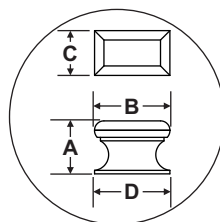

1	Item Code	Size (mm & Inches)	Material	Size (Inches)				Fig.
				A	B	C	D	
	KNB.856.32.XX	32mm (1.26")	Brass	0.89	1.26	0.75	1.26	1

“XX” in item code denotes Finish ID.

FIG. 1

This product is Supplied with M4x25mm screws.  
This product is Supplied with M4x45mm break off screws.