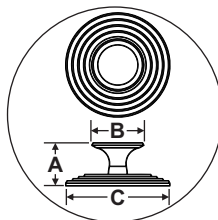

Aged Brass (Finish ID : 4)

MYTH KNOB

	Item Code	Size (mm & Inches)	Material	Size (Inches)				Fig.
				A	B	C	D	
1	KNB.655.25.XX	25mm (0.98")	Brass	0.93	0.98	1.97	N/A	1
2	KNB.655.32.XX	32mm (1.26")	Brass	1.05	1.26	2.52	N/A	1
3	KNB.655.38.XX	38mm (1.5")	Brass	1.24	1.5	2.99	N/A	1
4	KNB.655.2".XX	50.8mm (2")	Brass	1.7	1.97	4.5	N/A	1

"XX" in item code denotes Finish ID.

FIG. 1

This product is Supplied with M4x30mm screws.
This product is Supplied with M4x45mm break off screws.

How to Order

Myth Knob Finish Options

Base Material : Brass	Standard Finishes (2-3 Weeks Delivery)					
						
	Bright Chrome (Finish ID:2)	Brush Nickel (Finish ID:3)	Aged Brass (Finish ID:4)	Unlacquered Polished Brass (Finish ID:7U)	Polished Nickel (Finish ID:8)	Satin Brass (Finish ID:13)
Base Material : Brass	Custom Finishes (3-4 Weeks Delivery)*					
						
Lacquered Polished Brass (Finish ID:7L)	Matte Black (Finish ID:19)	Split Black and Polished Nickel with Polished Nickel Back Plate (Finish ID:48A)	Split Black and Polished Nickel with Black Back Plate (Finish ID:48B)	Split Black and Satin Brass with Satin Brass Back Plate (Finish ID:49A)	Split Black and Satin Brass with Black Back Plate (Finish ID:49B)	Split Satin Brass and White with Satin Brass Back Plate (Finish ID:50A)
						
Split Satin Brass and White with White Back Plate (Finish ID:50B)	Split Black and Chrome with Chrome Back Plate (Finish ID:59A)	Split Black and Chrome with Black Back Plate (Finish ID:59B)	Graphite (Finish ID:61)	Split Brush Nickel and Satin Brass with Satin Brass Back Plate (Finish ID:78A)	Split Brush Nickel and Satin Brass with Brush Nickel Back Plate (Finish ID:78B)	Titanium (Finish ID:79)
						
Split Graphite and Satin Brass with Satin Brass Back Plate (Finish ID:90A)	Split Graphite and Satin Brass with Graphite Back Plate (Finish ID:90B)	Split Graphite and Brush Chrome with Graphite Back Plate (Finish ID:91A)	Split Graphite and Brush Chrome with Brush Chrome Back Plate (Finish ID:91B)			