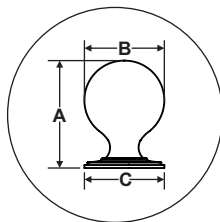

## HEATHCOTE KNOB WITH BACK PLATE

|   | Item Code      | Size (mm & Inches) | Material | Size (Inches) |      |      |     | Fig. |
|---|----------------|--------------------|----------|---------------|------|------|-----|------|
|   |                |                    |          | A             | B    | C    | D   |      |
| 1 | KNB.1048.25.XX | 25mm (0.98")       | Brass    | 1.38          | 0.98 | 0.98 | N/A | 1    |
| 2 | KNB.1048.32.XX | 32mm (1.26")       | Brass    | 1.69          | 1.26 | 1.26 | N/A | 1    |
| 3 | KNB.1048.35.XX | 35mm (1.38")       | Brass    | 1.97          | 1.38 | 1.5  | N/A | 1    |

"XX" in item code denotes Finish ID.

FIG. 1

This product is Supplied with M4x30mm screws.  
This product is Supplied with M4x45mm break off screws.

## How to Order

**KNB.1048.25.13**

KNOB    STYL : HEATHCOTE WITH BACKPLATE    SIZE DIAMETER : 25 MM    FINISH ID : 13