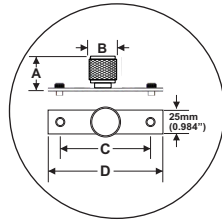

Split Black and Chrome with Black Back Plate (Finish ID:59B)

JAZZ II

Item Code	Size (mm & Inches)	Material	Size (Inches)				Fig.	
			A	B	C	D		
1	KNB.1038.26x96.XX	26x96mm (1.02"x3.78")	Brass	1.38	1.02	3.78	4.8	1
2	KNB.1038.26x128.XX	26x128mm (1.02"x5.04")	Brass	1.38	1.02	5.04	6.06	1
3	KNB.1038.26x160.XX	26x160mm (1.02"x6.30")	Brass	1.38	1.02	6.3	7.32	1
4	KNB.1038.26x192.XX	26x192mm (1.02"x7.56")	Brass	1.38	1.02	7.56	8.58	1
5	KNB.1038.30x96.XX	30x96mm (1.18"x3.78")	Brass	1.5	1.18	3.78	4.8	2
6	KNB.1038.30x128.XX	30x128mm (1.18"x5.04")	Brass	1.5	1.18	5.04	6.06	2
7	KNB.1038.30x160.XX	30x160mm (1.18"x6.30")	Brass	1.5	1.18	6.3	7.32	2
8	KNB.1038.30x192.XX	30x192mm (1.18"x7.56")	Brass	1.5	1.18	7.56	8.58	2

"XX" in item code denotes Finish ID.

This product is Supplied with M4x22mm screws.
This product is Supplied with M4x45mm break off screws.

FIG. 1

FIG. 2

How to Order

KNB.1038.26x96.59B

KNOB JAZZ II SIZE DIAMETER : 26x96 MM FINISH ID : 59B