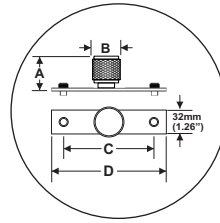

Split Black and Chrome with Black Back Plate (Finish ID:59B)

JAZZ II

Item Code	Size (mm & Inches)	Material	Size (Inches)				Fig.	
			A	B	C	D		
1	KNB.1038.26x96.XX	26x96mm (1.02"x3.78")	Brass	1.38	1.02	3.78	4.8	1
2	KNB.1038.26x128.XX	26x128mm (1.02"x5.04")	Brass	1.38	1.02	5.04	6.06	1
3	KNB.1038.26x160.XX	26x160mm (1.02"x6.30")	Brass	1.38	1.02	6.3	7.32	1
4	KNB.1038.26x192.XX	26x192mm (1.02"x7.56")	Brass	1.38	1.02	7.56	8.58	1
5	KNB.1038.30x96.XX	30x96mm (1.18"x3.78")	Brass	1.5	1.18	3.78	4.8	2
6	KNB.1038.30x128.XX	30x128mm (1.18"x5.04")	Brass	1.5	1.18	5.04	6.06	2
7	KNB.1038.30x160.XX	30x160mm (1.18"x6.30")	Brass	1.5	1.18	6.3	7.32	2
8	KNB.1038.30x192.XX	30x192mm (1.18"x7.56")	Brass	1.5	1.18	7.56	8.58	2

"XX" in item code denotes Finish ID.

This product is Supplied with M4x22mm screws.
This product is Supplied with M4x45mm break off screws.

FIG. 1

FIG. 2

How to Order

KNB.1038.26x96.59B

KNOB JAZZ II SIZE DIAMETER : 26x96 MM FINISH ID : 59B