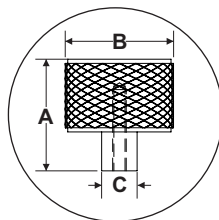

Split Black and Satin Brass (Finish ID:49)

SVETLANA KNOB

	Item Code	Size (mm & Inches)	Material	Size (Inches)				Fig.
				A	B	C	D	
1	KNB.1031.32.XX	32mm (1.26")	Brass	1.3	1.26	0.41	N/A	1
2	KNB.1031.38.XX	38mm (1.5")	Brass	1.56	1.5	0.49	N/A	1

"XX" in item code denotes Finish ID.

FIG. 1

This product is Supplied with M4x25mm screws.
This product is Supplied with M4x45mm break off screws.

How to Order

Svetlana Knob Finish Options

Base Material : Brass		Standard Finishes (2-3 Weeks Delivery)			
					
Brush Nickel (Finish ID:3)	Aged Brass (Finish ID:4)	Polished Nickel (Finish ID:8)	Satin Brass (Finish ID:13)		
Base Material : Brass		Custom Finishes (3-4 Weeks Delivery)*			
					
Matte Black (Finish ID:19)	Split Black and Satin Brass (Finish ID:49)	Split Black And Chrome (Finish ID:59)	Graphite (Finish ID:61)	Split Graphite and Brush Chrome (Finish ID:91)	Split Graphite and Aged Brass (Finish ID:93)