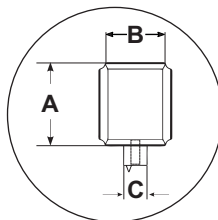

## ODEL KNOB WITHOUT BACKPLATE

	Item Code	Size (mm & Inches)	Material	Size (Inches)				Fig.
				A	B	C	D	
1	KNB.1014.25.XX	25mm (0.98")	Brass	1.28	0.98	0.91	N/A	1
2	KNB.1014.32.XX	32mm (1.26")	Brass	1.56	1.22	1.1	N/A	1

"XX" in item code denotes Finish ID.

FIG. 1

This product is Supplied with M4x25mm screws.  
This product is Supplied with M4x45mm break off screws.

## How to Order

**KNB.1014.25.3**

KNOB    STYLE : ODEL KNOB WITHOUT BACK PLATE    SIZE DIAMETER : 25 MM    FINISH ID : 3