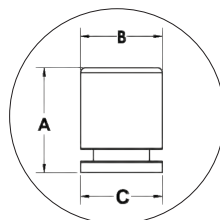

## JAZZ KNOB

“The juxtaposition of two surfaces where knurled meets smooth. The contrast highlights the detail.”

	Item Code	Size (mm & Inches)	Material	Size (Inches)				Fig.
				A	B	C	D	
1	KNB.836.26.8	26mm (1.02")	Brass	1.4	1.02	0.94	N/A	1
2	KNB.836.30.8	30mm (1.18")	Brass	1.54	1.18	1.1	N/A	1

“XX” in item code denotes Finish ID.

FIG. 1

This product is Supplied with M4x30mm screws.  
This product is Supplied with M4x45mm break off screws.

## How to Order

**KNB.836.26.3**

KNOB    STYLE : JAZZ    SIZE DIAMETER : 26 MM    FINISH ID : 3